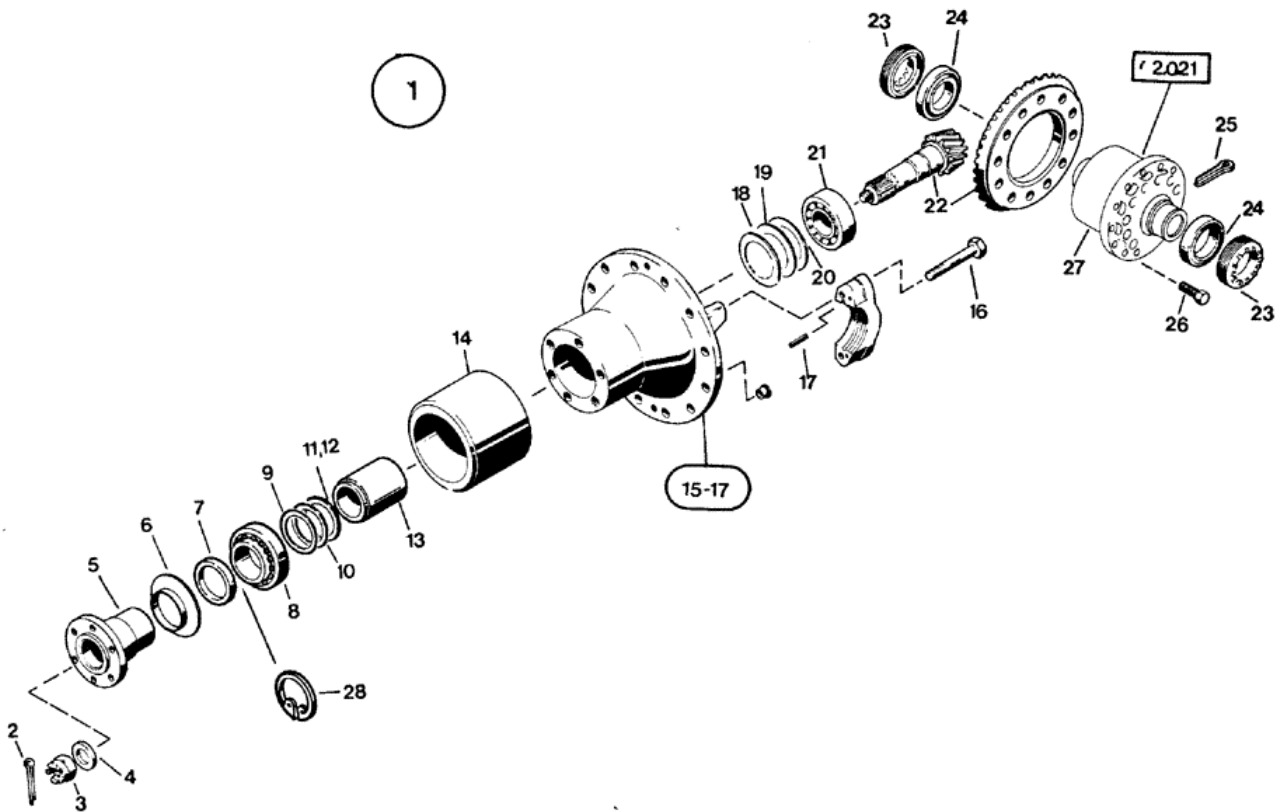

Serial Number :

Navigated Path : New Holland CE EUR > O & K EQUIPMENT > COMPACT WHEEL LOADERS > L > L6B - COMPACT WHEEL LOADERS - FROM SN 275000 TO SN 275699 (7/82-12/05) > No Description > 03.020[1592559001] - TRANSMISSION GEAR >

1 592 559,01

03.020

Serial Number :

Navigated Path : New Holland CE EUR > O & K EQUIPMENT > COMPACT WHEEL LOADERS > L > L6B - COMPACT WHEEL LOADERS - FROM SN 275000 TO SN 275699 (7/82-12/05) > No Description > 03.020[1592559001] - TRANSMISSION GEAR >

Ref	Qty	Part #	Part Description	Usage
1	1	1554860	GEARBOX	TRANSMISSION GEAR