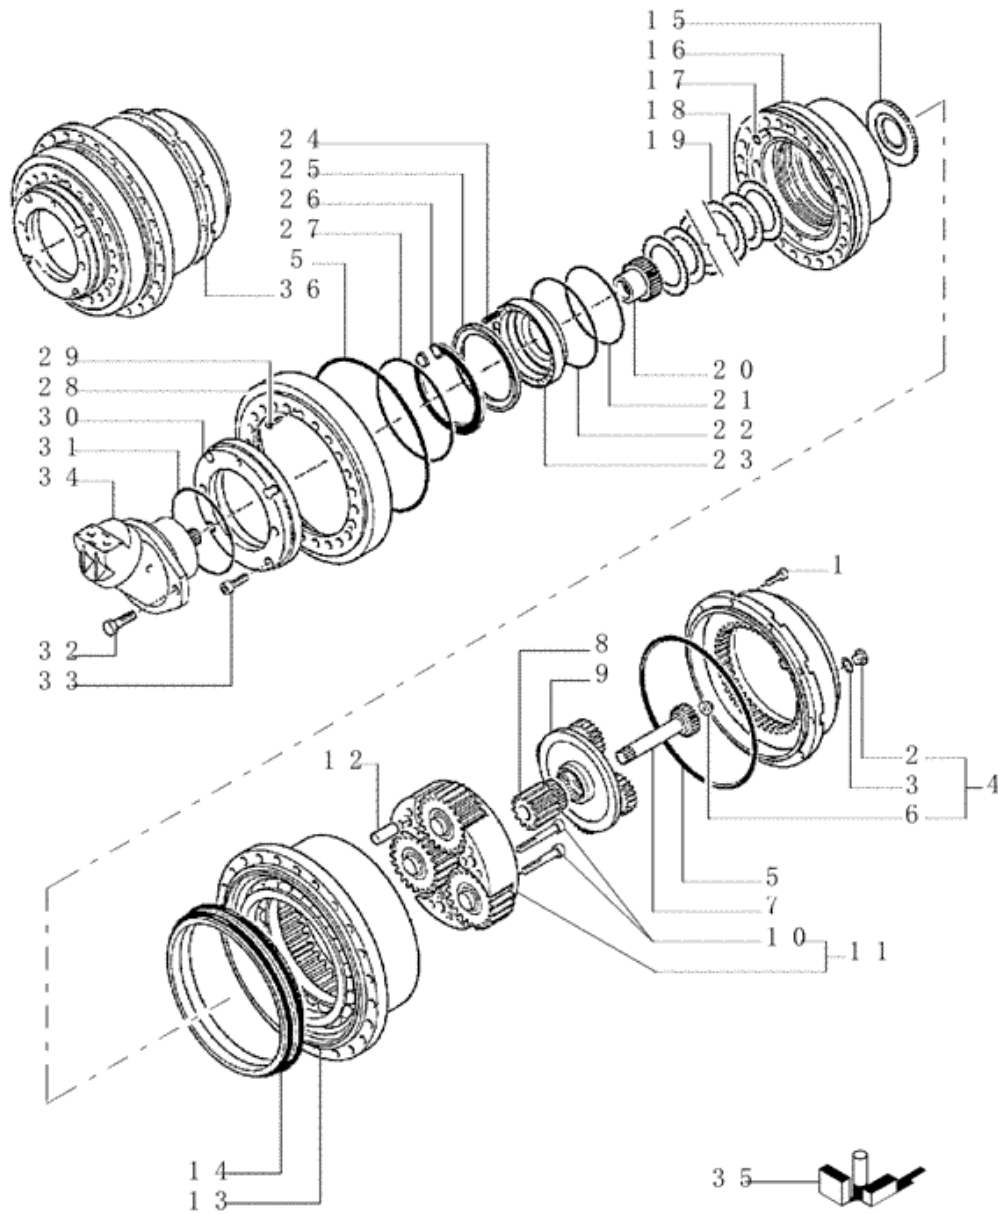

Serial Number :

Navigated Path : New Holland CE EUR > HEAVY EQUIPMENT > CRAWLER DOZERS > D > D80 - FIAT-HITACHI CRAWLER DOZER (1/98-12/04)
>Hydrostatic Transmission >2.329[01] - TRAVEL REDUCTION UNITS >

Serial Number :

Navigated Path : New Holland CE EUR > HEAVY EQUIPMENT >CRAWLER DOZERS >D >D80 - FIAT-HITACHI CRAWLER DOZER (1/98-12/04)
>Hydrostatic Transmission >2.329[01] - TRAVEL REDUCTION UNITS >

Ref	Qty	Part #	Part Description	Usage
1	10	76590781	SCREW	
2	2	76592969	PLUG	
3	2	76592970	WASHER	
4	1	76592971	COVER	
5	2	76592455	O-RING	
6	1	76592972	DISC	
7	1	76592456	SHAFT	
8	1	76592457	PLANETARY GEAR	
9	1	76592458	PLANET CARRIER	
10	9	76592973	SCREW	
11	1	76592459	GEAR	
12	3	76592974	PIN	
13	1	76592975	BODY	
14	1	76592460	GASKET	
15	1	CLUTCH	CLUTCH	
16	1	76592976	HUB	
17	1	76592977	O-RING	
18	5	DISC	DISC	
19	6	76592463	DISC	
20	1	76592978	SHAFT	
21	1	76592464	O-RING	
22	1	76592465	O-RING	
23	1	76592979	PISTON	
24	18	76592980	SPRING	
25	1	76592981	SPRING	
26	1	76592982	RING	
27	1	76592466	O-RING	
28	1	76592983	COVER	

Serial Number :

Navigated Path : New Holland CE EUR > HEAVY EQUIPMENT >CRAWLER DOZERS >D >D80 - FIAT-HITACHI CRAWLER DOZER (1/98-12/04)
>Hydrostatic Transmission >2.329[01] - TRAVEL REDUCTION UNITS >

Ref	Qty	Part #	Part Description	Usage
29	3	76592984	SCREW	
30	1	76592985	FLANGE	
31	1	76592467	O-RING	
32	2	76592986	SCREW	
33	4	76592987	SCREW	
34	2	76593034	HYDRAULIC MOTOR	- ASSY SEE TAV.2
35	1	76592468	KIT	
36	2	76598195	GEAR REDUCTION UNIT	