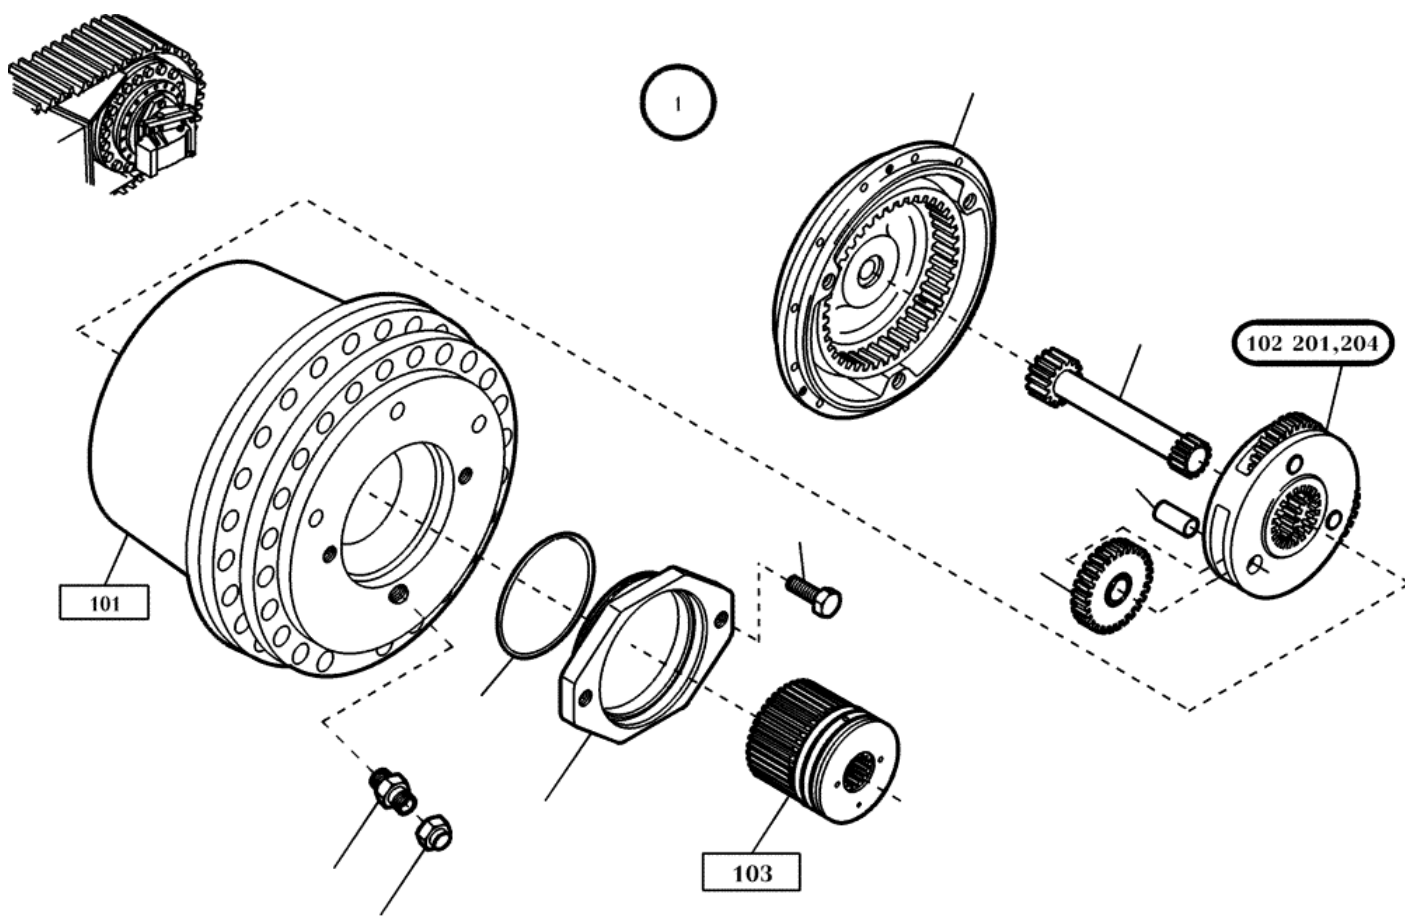

Serial Number :

Navigated Path : New Holland CE EUR > O & K EQUIPMENT > CRAWLER EXCAVATORS > RH > RH12.5 - CRAWLER EXCAVATORS - FROM SN 534001 TO SN 534500 (7/00-12/03) > No Description > 16.022[2495653001] - TRAVEL GEAR COMPLETE >

Ref	Qty	Part #	Part Description	Usage
1	1	2400870	TRANSMISSION	GEAR