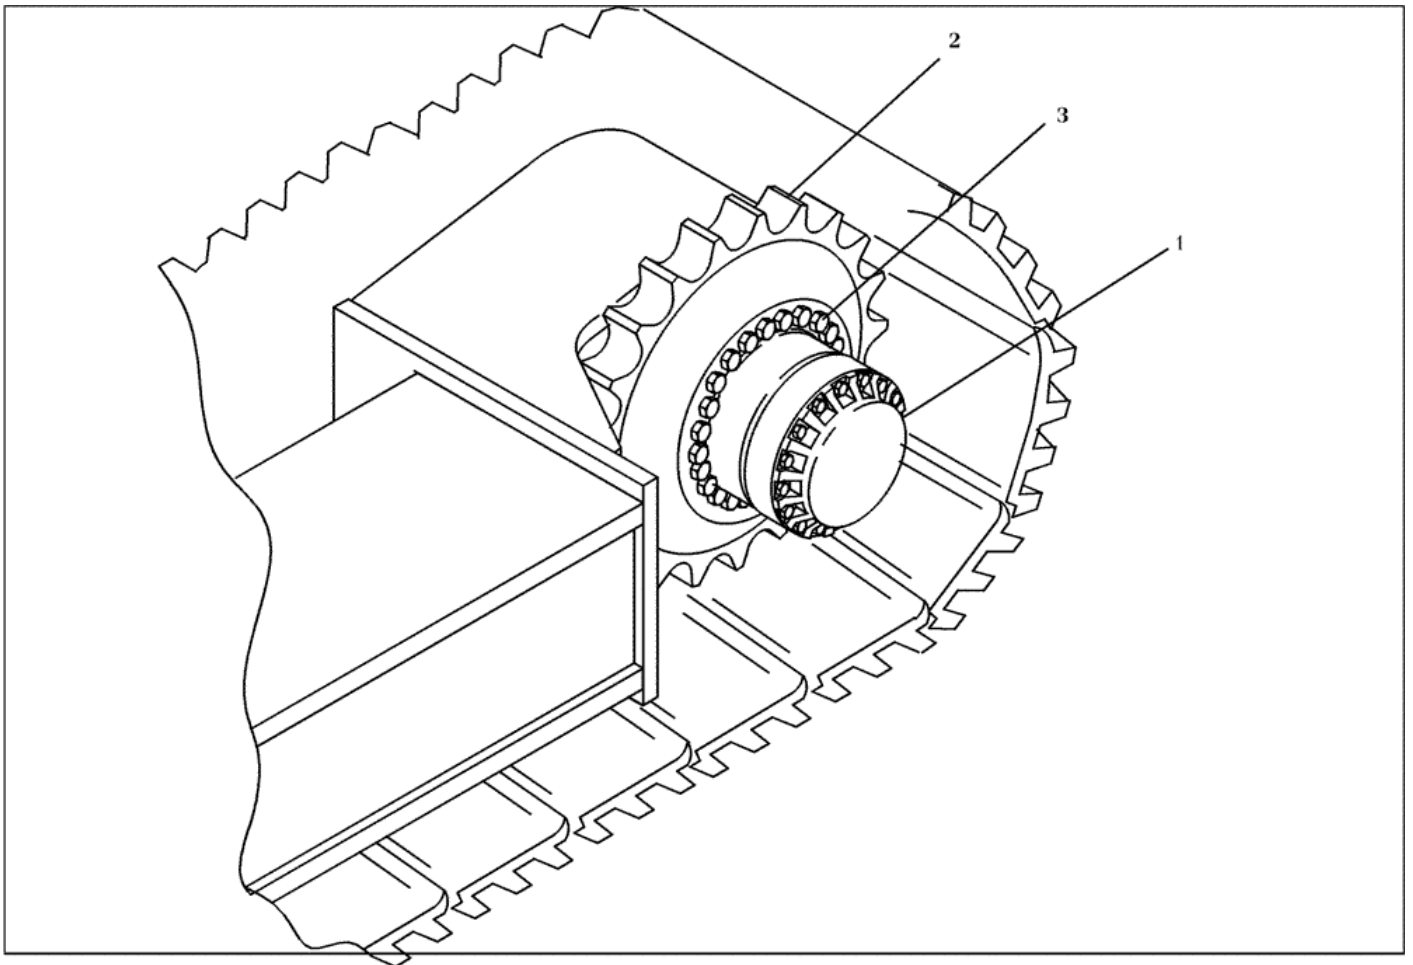

Serial Number :

Navigated Path : New Holland CE EUR > O & K EQUIPMENT > CRAWLER EXCAVATORS > RH > RH25 - CRAWLER EXCAVATORS - FROM SN 76000 TO SN 76999 (10/91-12/03) > No Description > 16.021 [2496887000] - TRAVEL GEAR MOUNTING PARTS >

**Serial Number :**

**Navigated Path :** New Holland CE EUR > O & K EQUIPMENT > CRAWLER EXCAVATORS > RH > RH25 - CRAWLER EXCAVATORS - FROM SN 76000 TO SN 76999 (10/91-12/03) > No Description > 16.021 [2496887000] - TRAVEL GEAR MOUNTING PARTS >

Ref	Qty	Part #	Part Description	Usage
1	1	NS	NOT SERVICED	TRAVEL GEAR COMPLETE SEE FIGURE 16.022/2496922001
2	1	1778050	SPROCKET	
3	24	1725856	BOLT	HEXAGON BOLT
990	AR	2494405	TRANSMISSION	GEAR