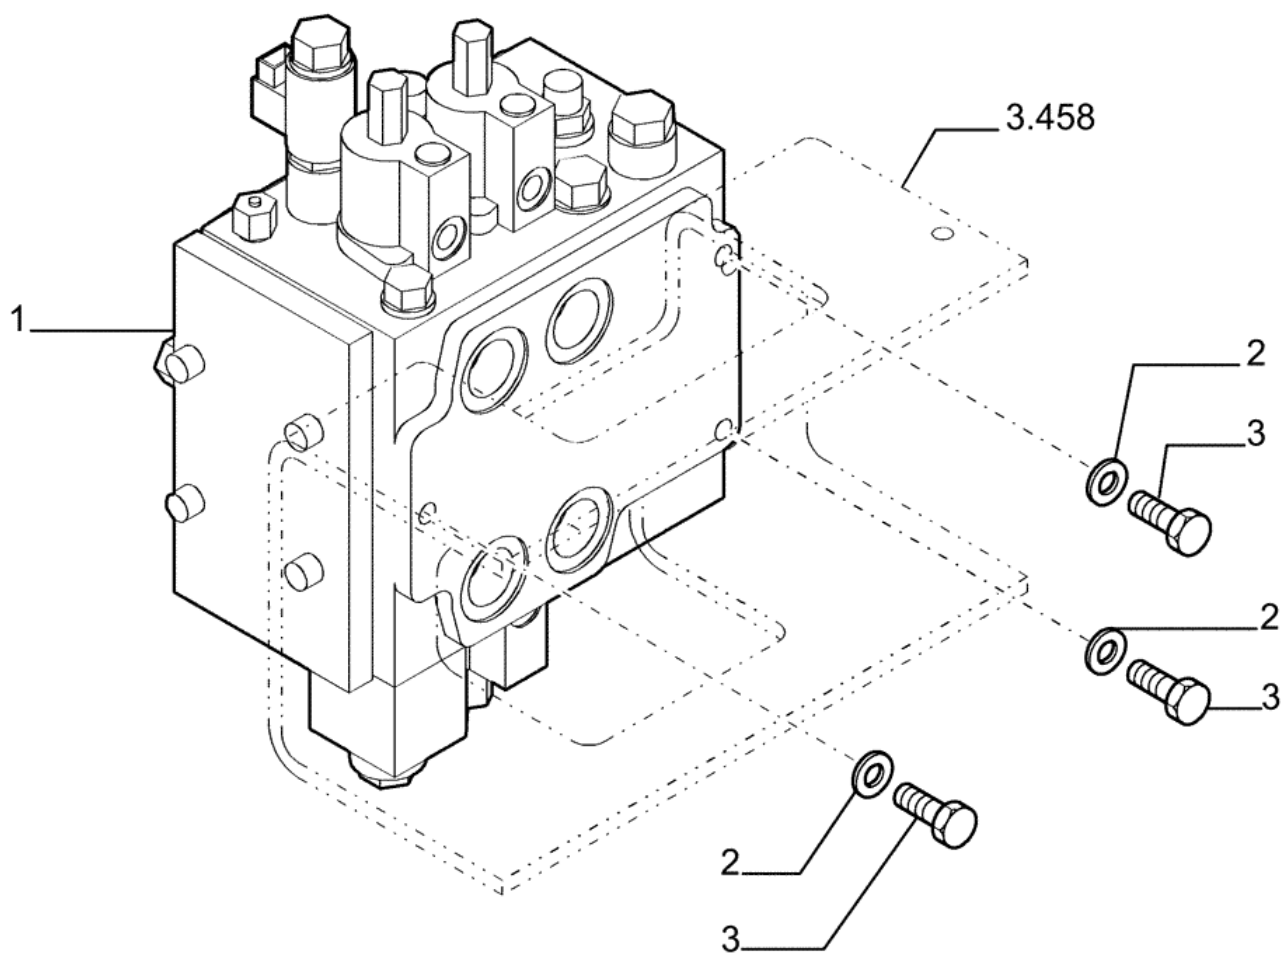

Serial Number :

Navigated Path : New Holland CE EUR > HEAVY EQUIPMENT > WHEEL LOADERS > W > W170PL EVOLUTION - FIAT KOBELCO WHEEL LOADER (10/04-12/04) > 19 - OPTIONS > 9.435[02] - CONTROL VALVE LINKAGE - VERSION (02) - OPTIONAL CODE 782488021 >

Serial Number :

Navigated Path : New Holland CE EUR > HEAVY EQUIPMENT >WHEEL LOADERS >W >W170PL EVOLUTION - FIAT KOBELCO WHEEL LOADER (10/04-12/04) >19 - OPTIONS >9.435[02] - CONTROL VALVE LINKAGE - VERSION (02) - OPTIONAL CODE 782488021 >

Ref	Qty	Part #	Part Description	Usage
1	1	87310589	HYDRAULIC VALVE	