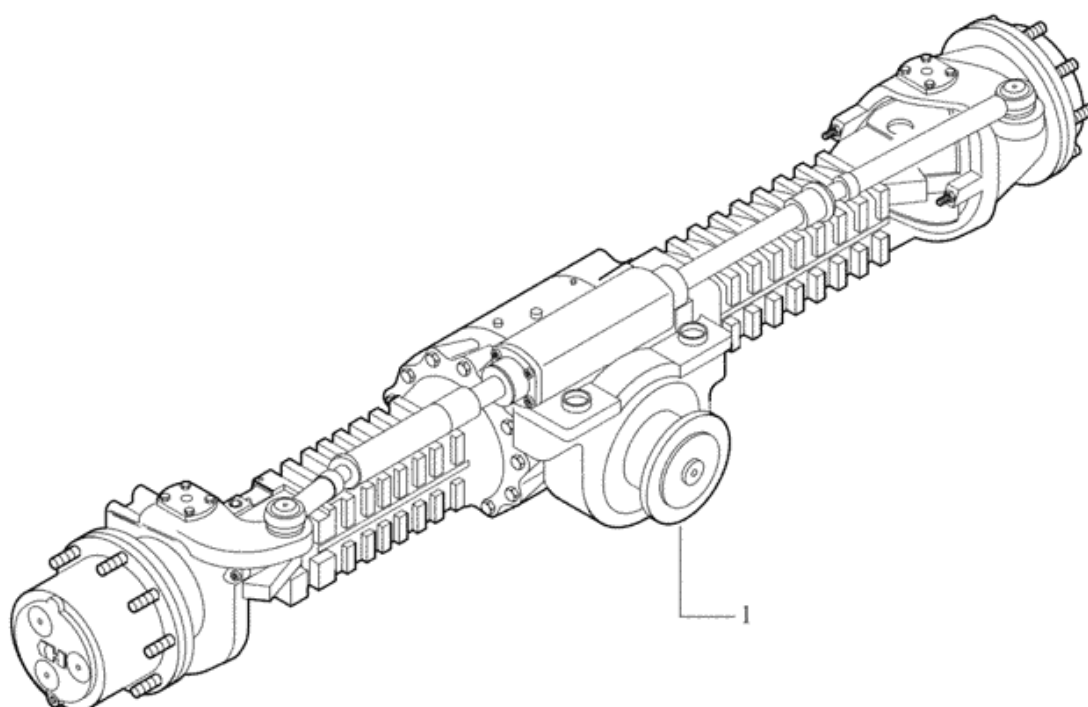

Serial Number :

Navigated Path : New Holland CE EUR > HEAVY EQUIPMENT > WHEELED EXCAVATORS > FH > FH150W.3 - FIAT-HITACHI WHEEL EXCAVATOR WITH LOW EMISSION ENGINE (5/98-4/99) > 04 - UNDERCARRIAGE > 3.110[01] - FRONT AXLE >

Ref	Qty	Part #	Part Description	Usage
1	1	153310033	LIVE FRONT AXLE	