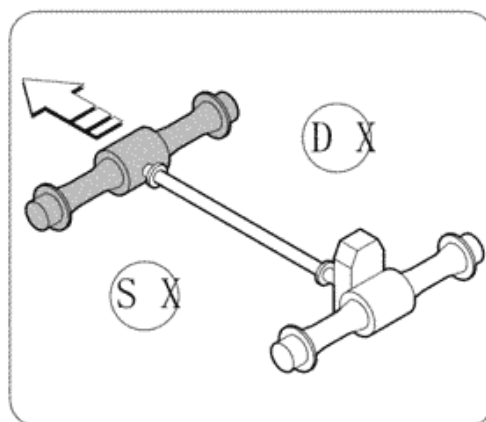

Serial Number :

Navigated Path : New Holland CE EUR > HEAVY EQUIPMENT > WHEELED EXCAVATORS > FH > FH150W.3 - FIAT-HITACHI WHEEL EXCAVATOR WITH LOW EMISSION ENGINE (5/98-4/99) > 04 - UNDERCARRIAGE > 3.110[01] - FRONT AXLE >

Ref	Qty	Part #	Part Description	Usage
1	1	153310033	LIVE FRONT AXLE	