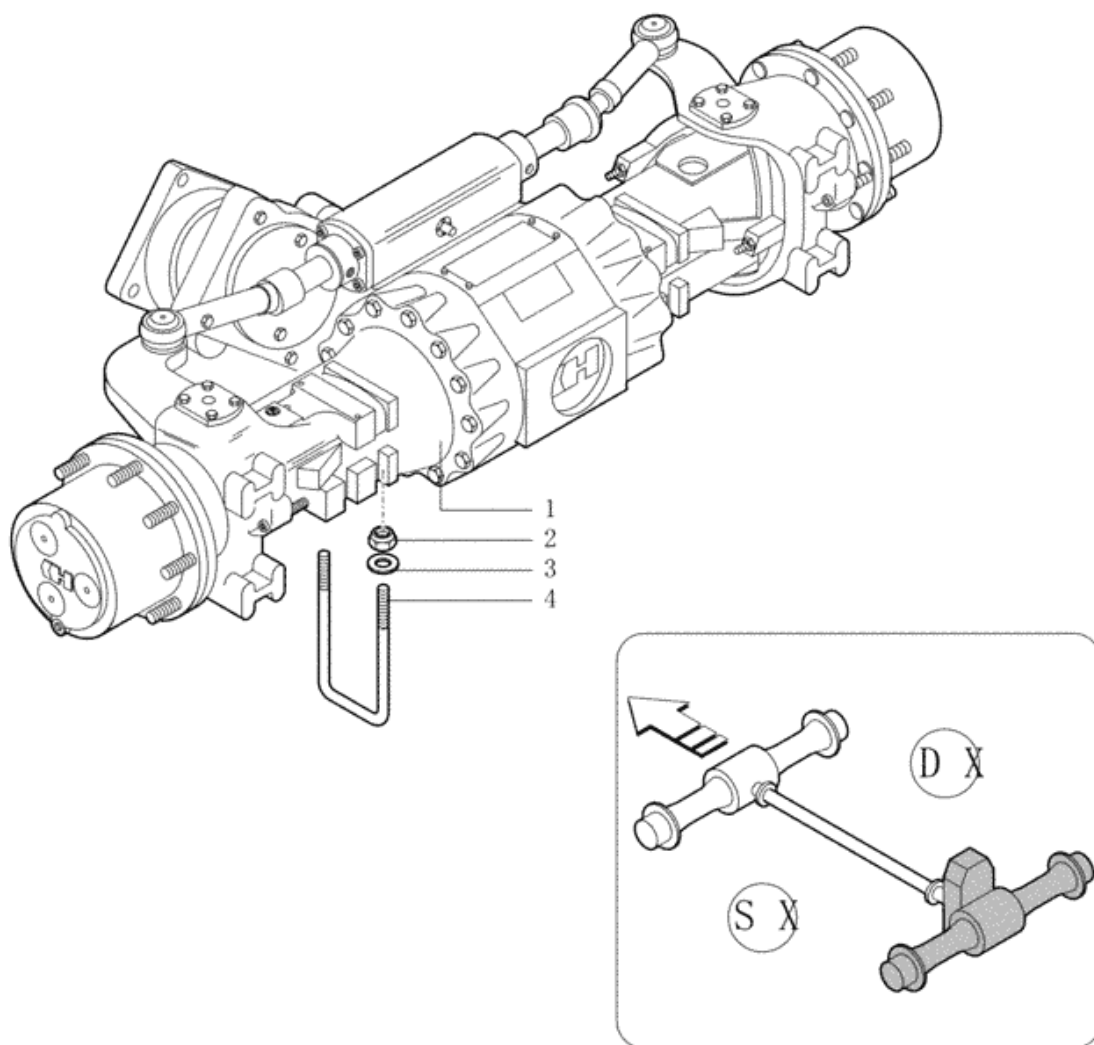

Serial Number :

Navigated Path : New Holland CE EUR > HEAVY EQUIPMENT > MIDI EXCAVATORS > FH > FH115W - FIAT-HITACHI MIDI WHEEL EXCAVATOR (3/95-6/99) > 04 - UNDERCARRIAGE > 3.120[01] - REAR AXLE >

Serial Number :

Navigated Path : New Holland CE EUR > HEAVY EQUIPMENT >MIDI EXCAVATORS >FH >FH115W - FIAT-HITACHI MIDI WHEEL EXCAVATOR (3/95-6/99) >04 - UNDERCARRIAGE >3.120[01] - REAR AXLE >

Ref	Qty	Part #	Part Description	Usage
1	1	153310040	REAR AXLE	