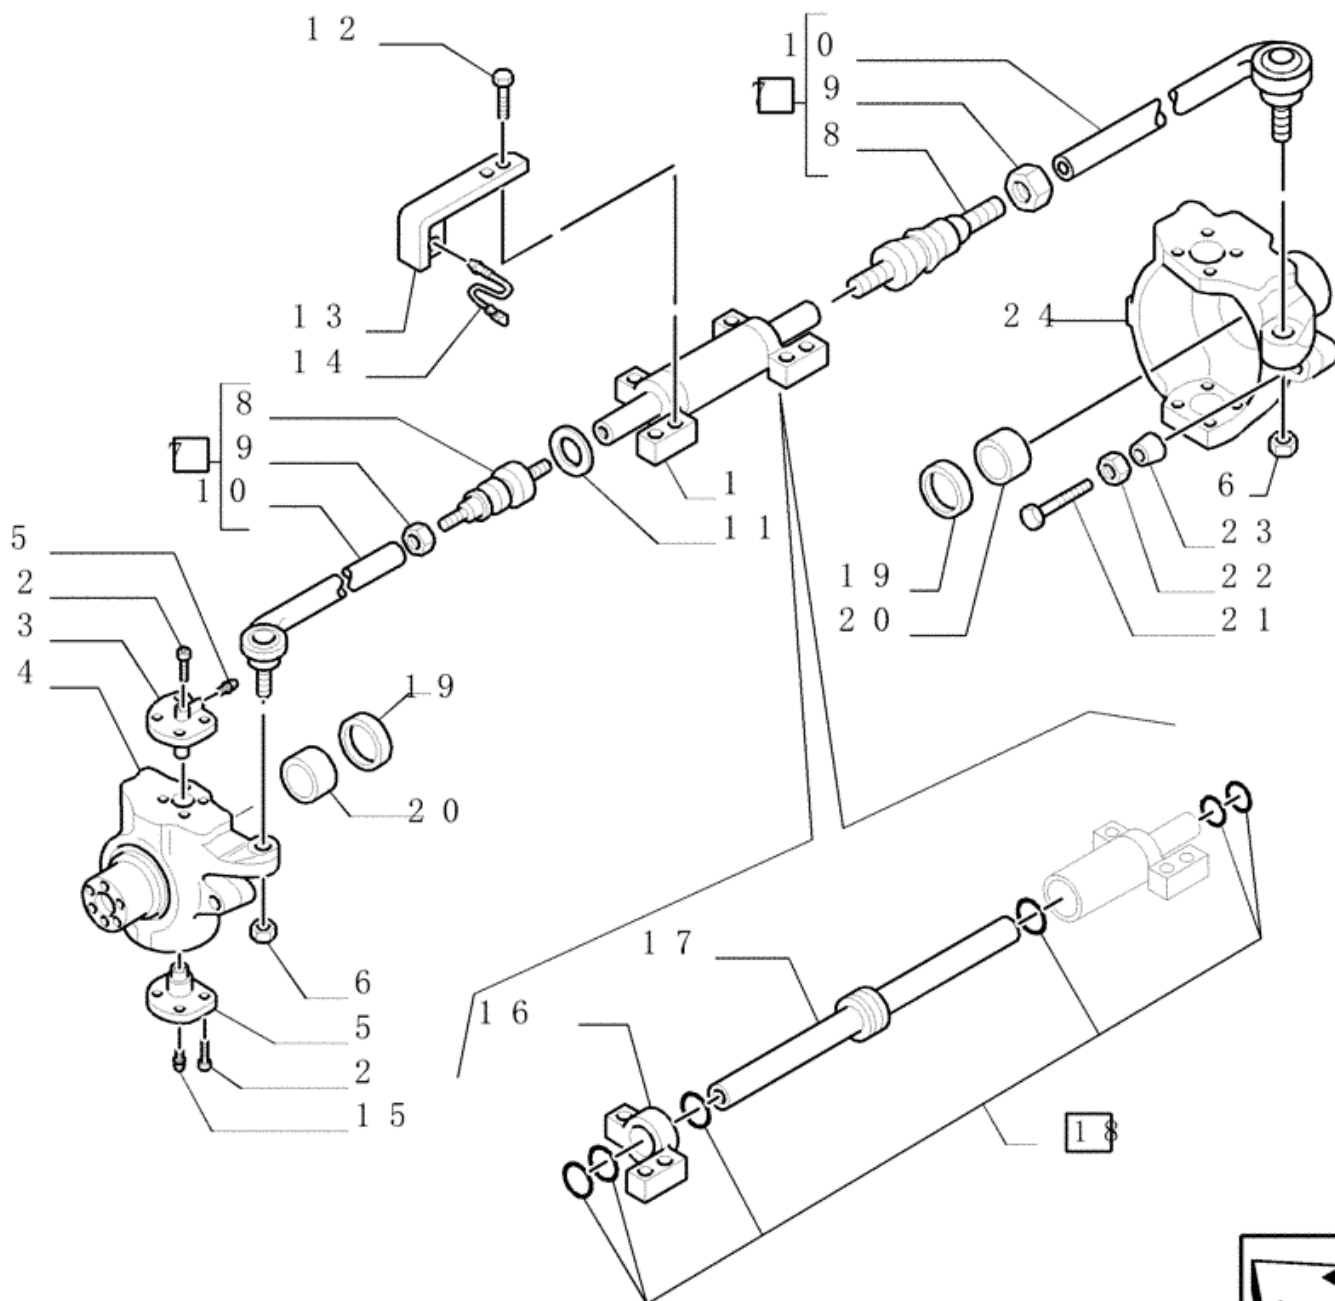

Serial Number :

Navigated Path : New Holland CE EUR > LIGHT EQUIPMENT > LOADER BACKHOES > LB.B > LB115.B - BACKHOE LOADER UPGRADE 2000 4WS (10/00-12/06) > 04 - FRONT AXLE > 400/ 1B[03] - 4WD FRONT AXLE, SWIVEL HOUSING, STEERING CYLINDER & SENSOR >

**Serial Number :**

**Navigated Path :** New Holland CE EUR > LIGHT EQUIPMENT >LOADER BACKHOES >LB.B >LB115.B - BACKHOE LOADER UPGRADE 2000 4WS (10/00-12/06) >04 - FRONT AXLE >400/ 1B[03] - 4WD FRONT AXLE, SWIVEL HOUSING, STEERING CYLINDER & SENSOR >

Ref	Qty	Part #	Part Description	Usage
7	2	85807974	TIE-ROD	Assy