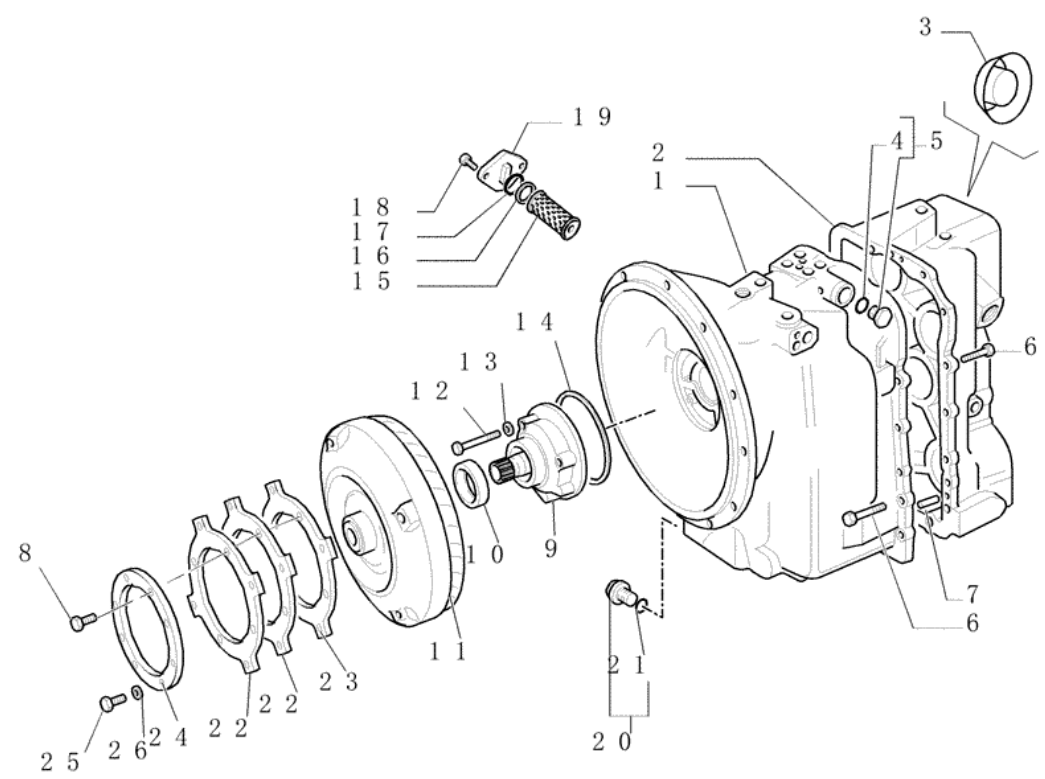

Serial Number:

Navigated Path: Case CE EUR > LIGHT EQUIPMENT > LOADER BACKHOES > SR > 580SR - CASE SUPER-R BACKHOE LOADER (1/04-12/06) > 03 - TRANSMISSION & POWER TAKE OFF > 1.28.0-A[01] - TRANSMISSIONGEARING SPEED GEAR (POWER-SHUTTLE) >

Serial Number:

Navigated Path: Case CE EUR > LIGHT EQUIPMENT >LOADER BACKHOES >SR >580SR - CASE SUPER-R BACKHOE LOADER (1/04-12/06) >03 - TRANSMISSION & POWER TAKE OFF >1.28.0-A[01] - TRANSMISSIONGEARING SPEED GEAR (POWER-SHUTTLE) >

Ref	Qty	Part #	Part Description	Usage
11	1	87400114	TORQUE CONVERTER	