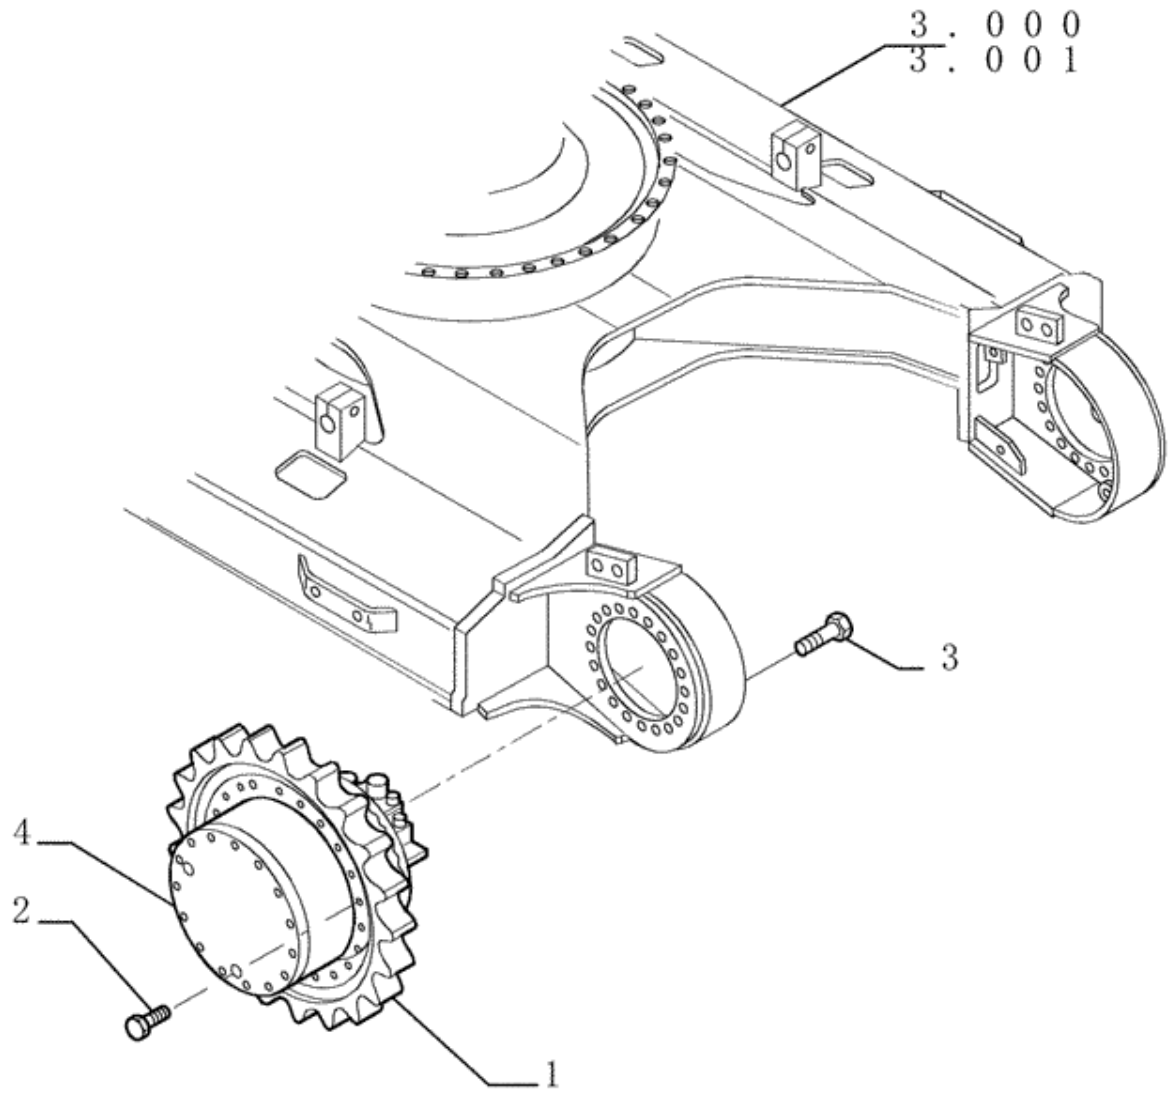

Serial Number:

Navigated Path: New Holland CE EUR > HEAVY EQUIPMENT > CRAWLER EXCAVATORS > E > E195 - CRAWLER EXCAVATOR (9/04-12/04)
>04 - UNDERCARRIAGE >3.010[01] - TRAVEL REDUCTION UNITS >

Serial Number:

Navigated Path: New Holland CE EUR > HEAVY EQUIPMENT >CRAWLER EXCAVATORS >E >E195 - CRAWLER EXCAVATOR (9/04-12/04)
>04 - UNDERCARRIAGE >3.010[01] - TRAVEL REDUCTION UNITS >

Ref	Qty	Part #	Part Description	Usage
4	2	87357869	HYDRAULIC MOTOR	
				ASSY SEE PAGE 2-3-4