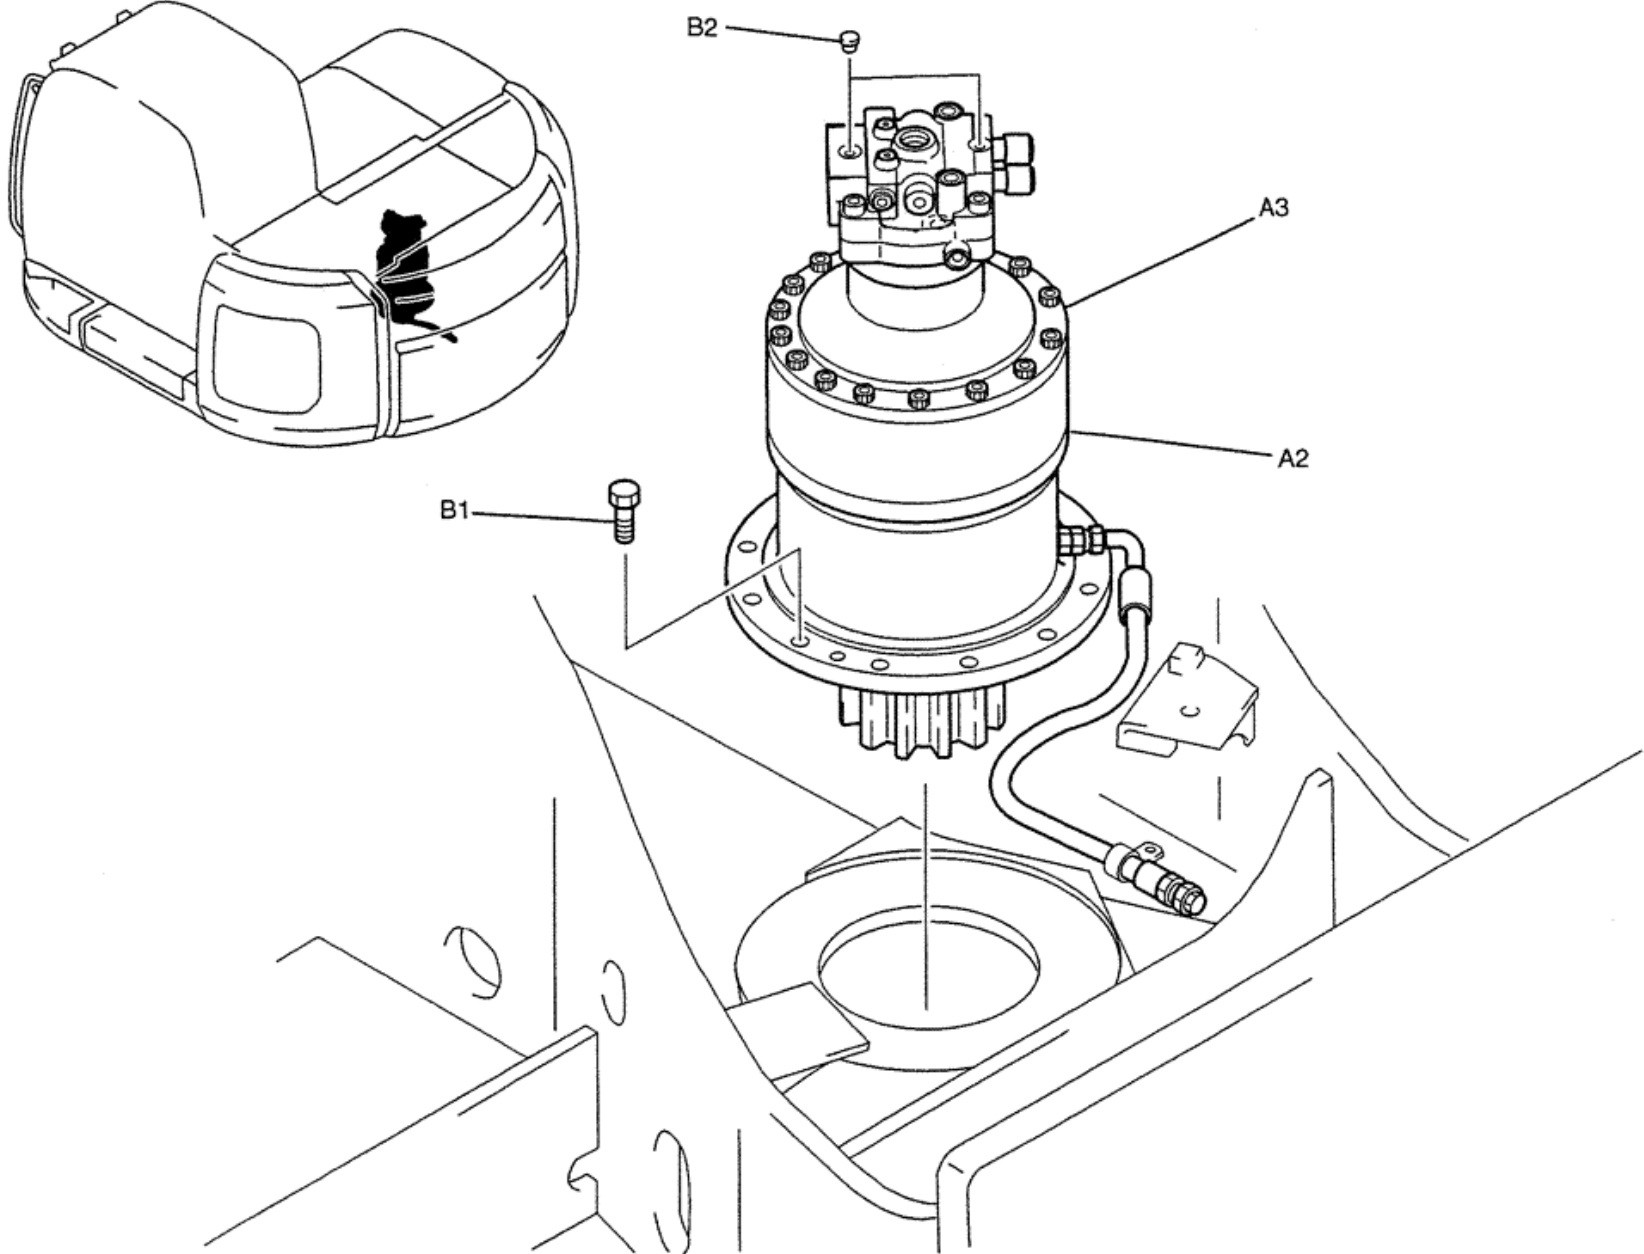

Serial Number:

Navigated Path: New Holland CE EUR > HEAVY EQUIPMENT >CRAWLER EXCAVATORS >E >E235SRLC - CRAWLER EXCAVATOR BTW YU04-00837 - YU04-01417 (12/04-12/07) >GENERAL MAINTENANCE ITEMS >01-018 - MOTOR INSTAL, SWING >

YU04-00837-  
YF04-01513-

Serial Number:

Navigated Path: New Holland CE EUR > HEAVY EQUIPMENT >CRAWLER EXCAVATORS >E >E235SRLC - CRAWLER EXCAVATOR BTW YU04-00837 - YU04-01417 (12/04-12/07) >GENERAL MAINTENANCE ITEMS >01-018 - MOTOR INSTAL, SWING >

Ref	Qty	Part #	Part Description	Usage
	AR	YF15V00001F2	HYDRAULIC MOTOR	ASSY, SWING