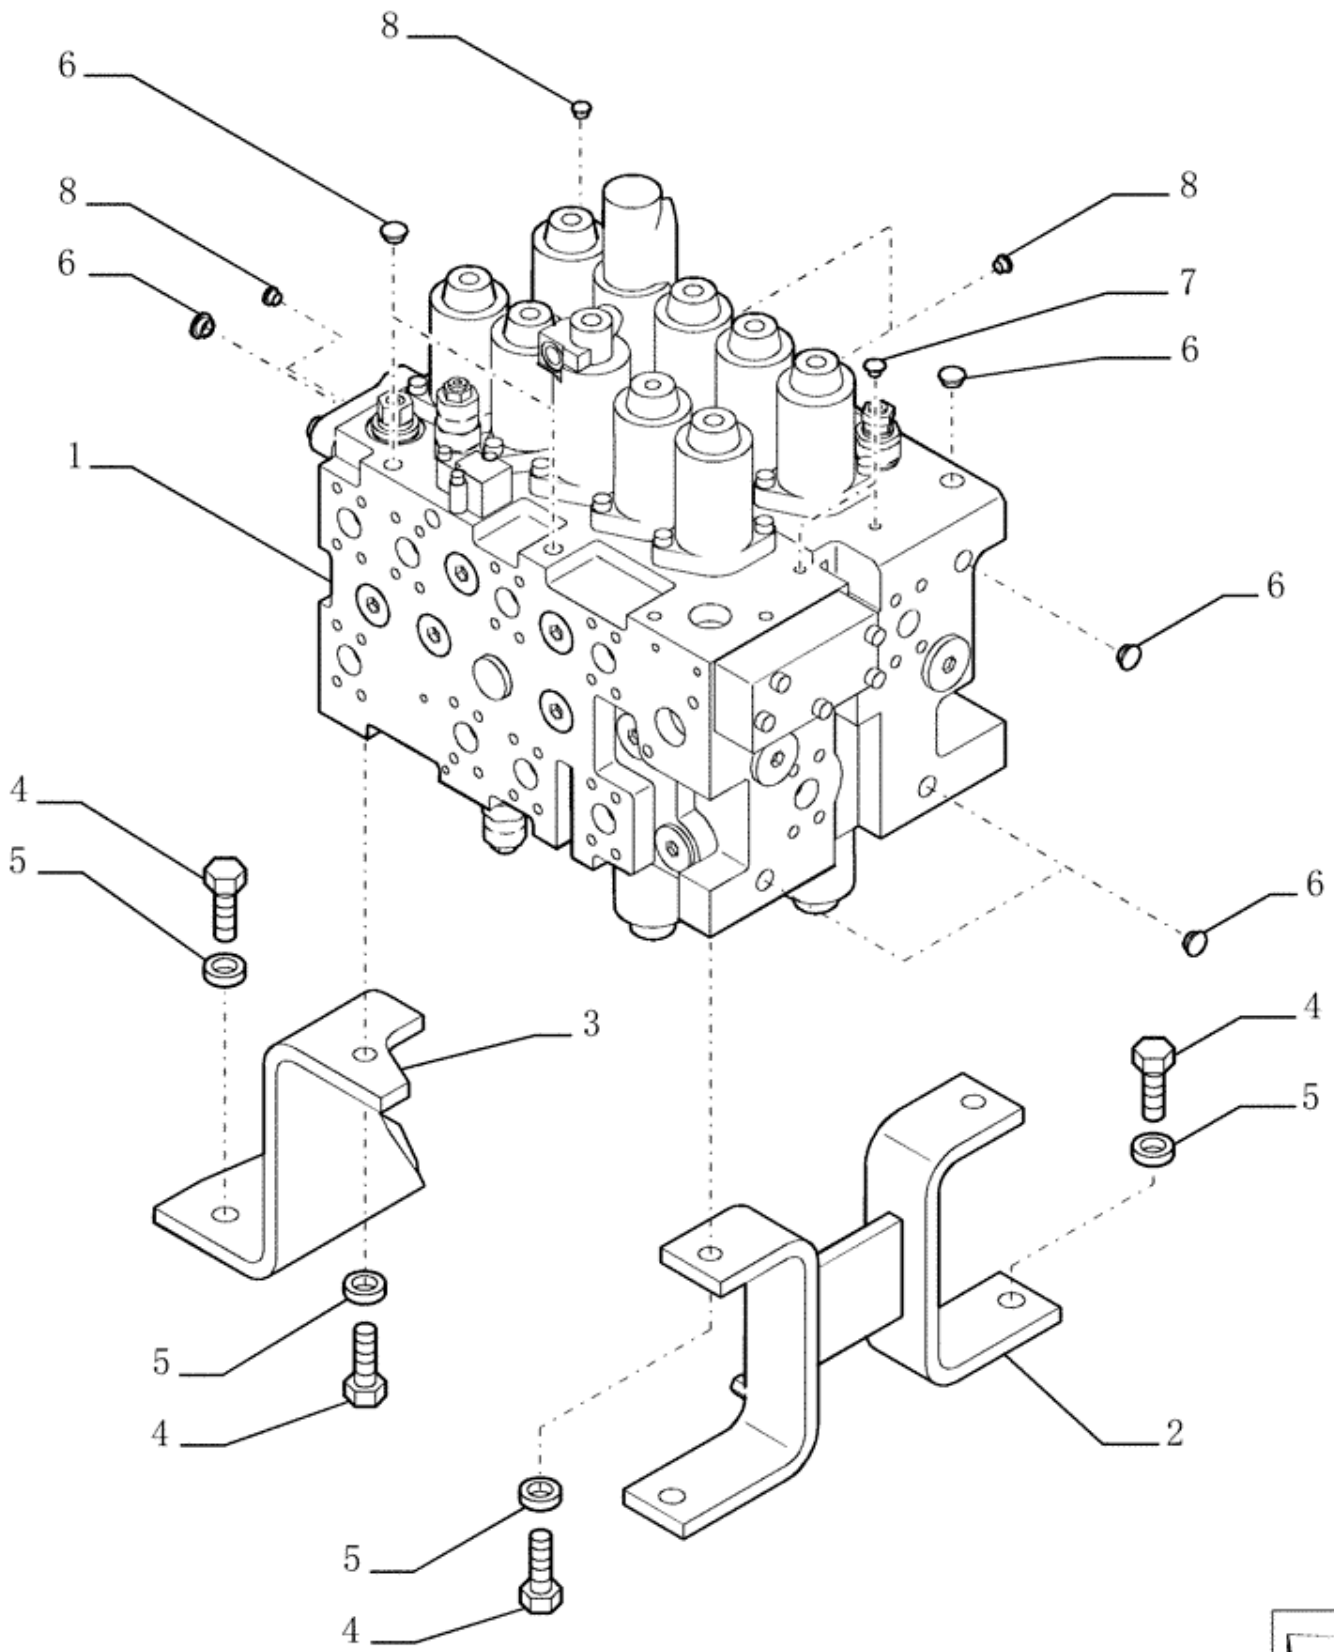

Serial Number:

Navigated Path: New Holland CE EUR > HEAVY EQUIPMENT > CRAWLER EXCAVATORS > EB EU > E245B - CRAWLER EXCAVATOR (1/07-12/11) > 05 - SUPERSTRUCTURE > 1.050[01] - HYDRAULIC CONTROL VALVE >

Serial Number:

Navigated Path: New Holland CE EUR > HEAVY EQUIPMENT >CRAWLER EXCAVATORS >EB EU >E245B - CRAWLER EXCAVATOR (1/07-12/11) >05 - SUPERSTRUCTURE >1.050[01] - HYDRAULIC CONTROL VALVE >

Ref	Qty	Part #	Part Description	Usage
1	1	YN30V00116F5	HYDRAULIC VALVE	
				ASSY SEE PAGE 5÷14