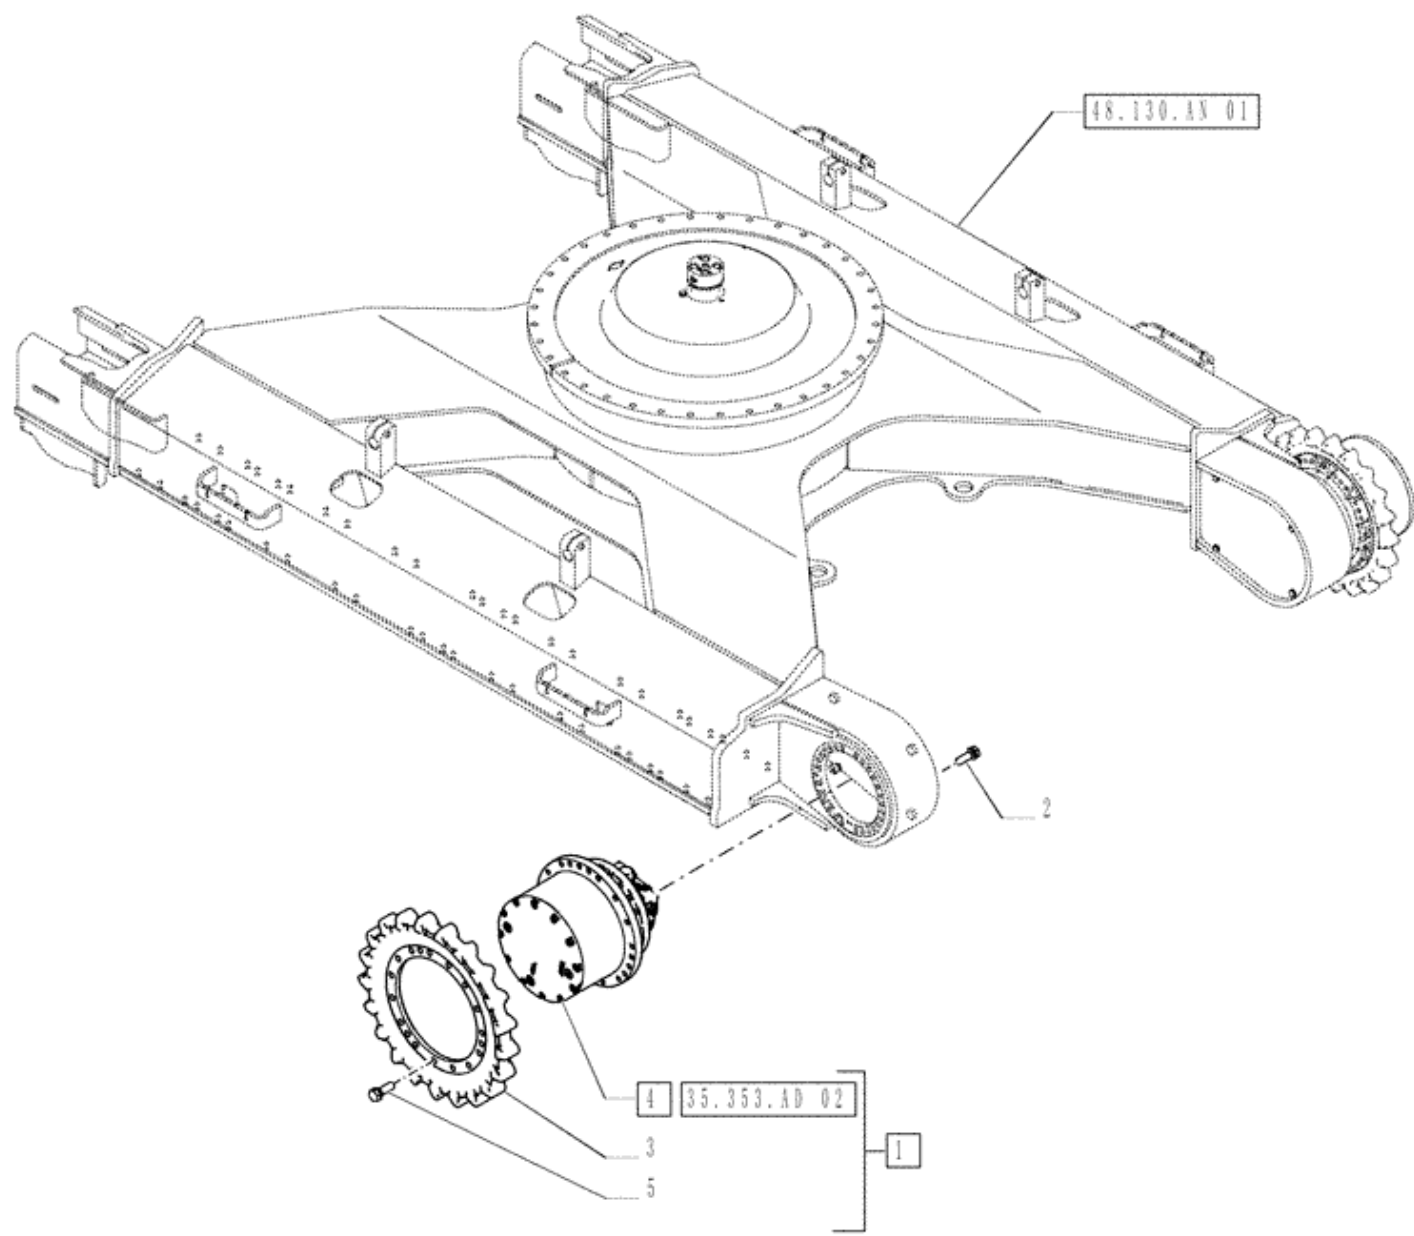

Serial Number:

Navigated Path: New Holland CE EUR > HEAVY EQUIPMENT > CRAWLER EXCAVATORS > EC > E230CSRLC - CRAWLER EXCAVATOR
(1/12-12/15) > 35 - HYDRAULIC SYSTEMS > 35.353.AD[01] - TRAVEL REDUCTION UNITS >

Serial Number:

Navigated Path: New Holland CE EUR > HEAVY EQUIPMENT >CRAWLER EXCAVATORS >EC >E230CSRLC - CRAWLER EXCAVATOR (1/12-12/15) >35 - HYDRAULIC SYSTEMS >35.353.AD[01] - TRAVEL REDUCTION UNITS >

Ref	Qty	Part #	Part Description	Usage
1	2	YN53D00017F3	MOTOR-PUMP	Incl 3 - 5
2	54	2420P2963D3	CAP	
3	1	LQ51D01007P1	SPROCKET	
4	1	YN15V00051F4	HYDRAULIC MOTOR	
5	30	ZS13C16055	SCREW	