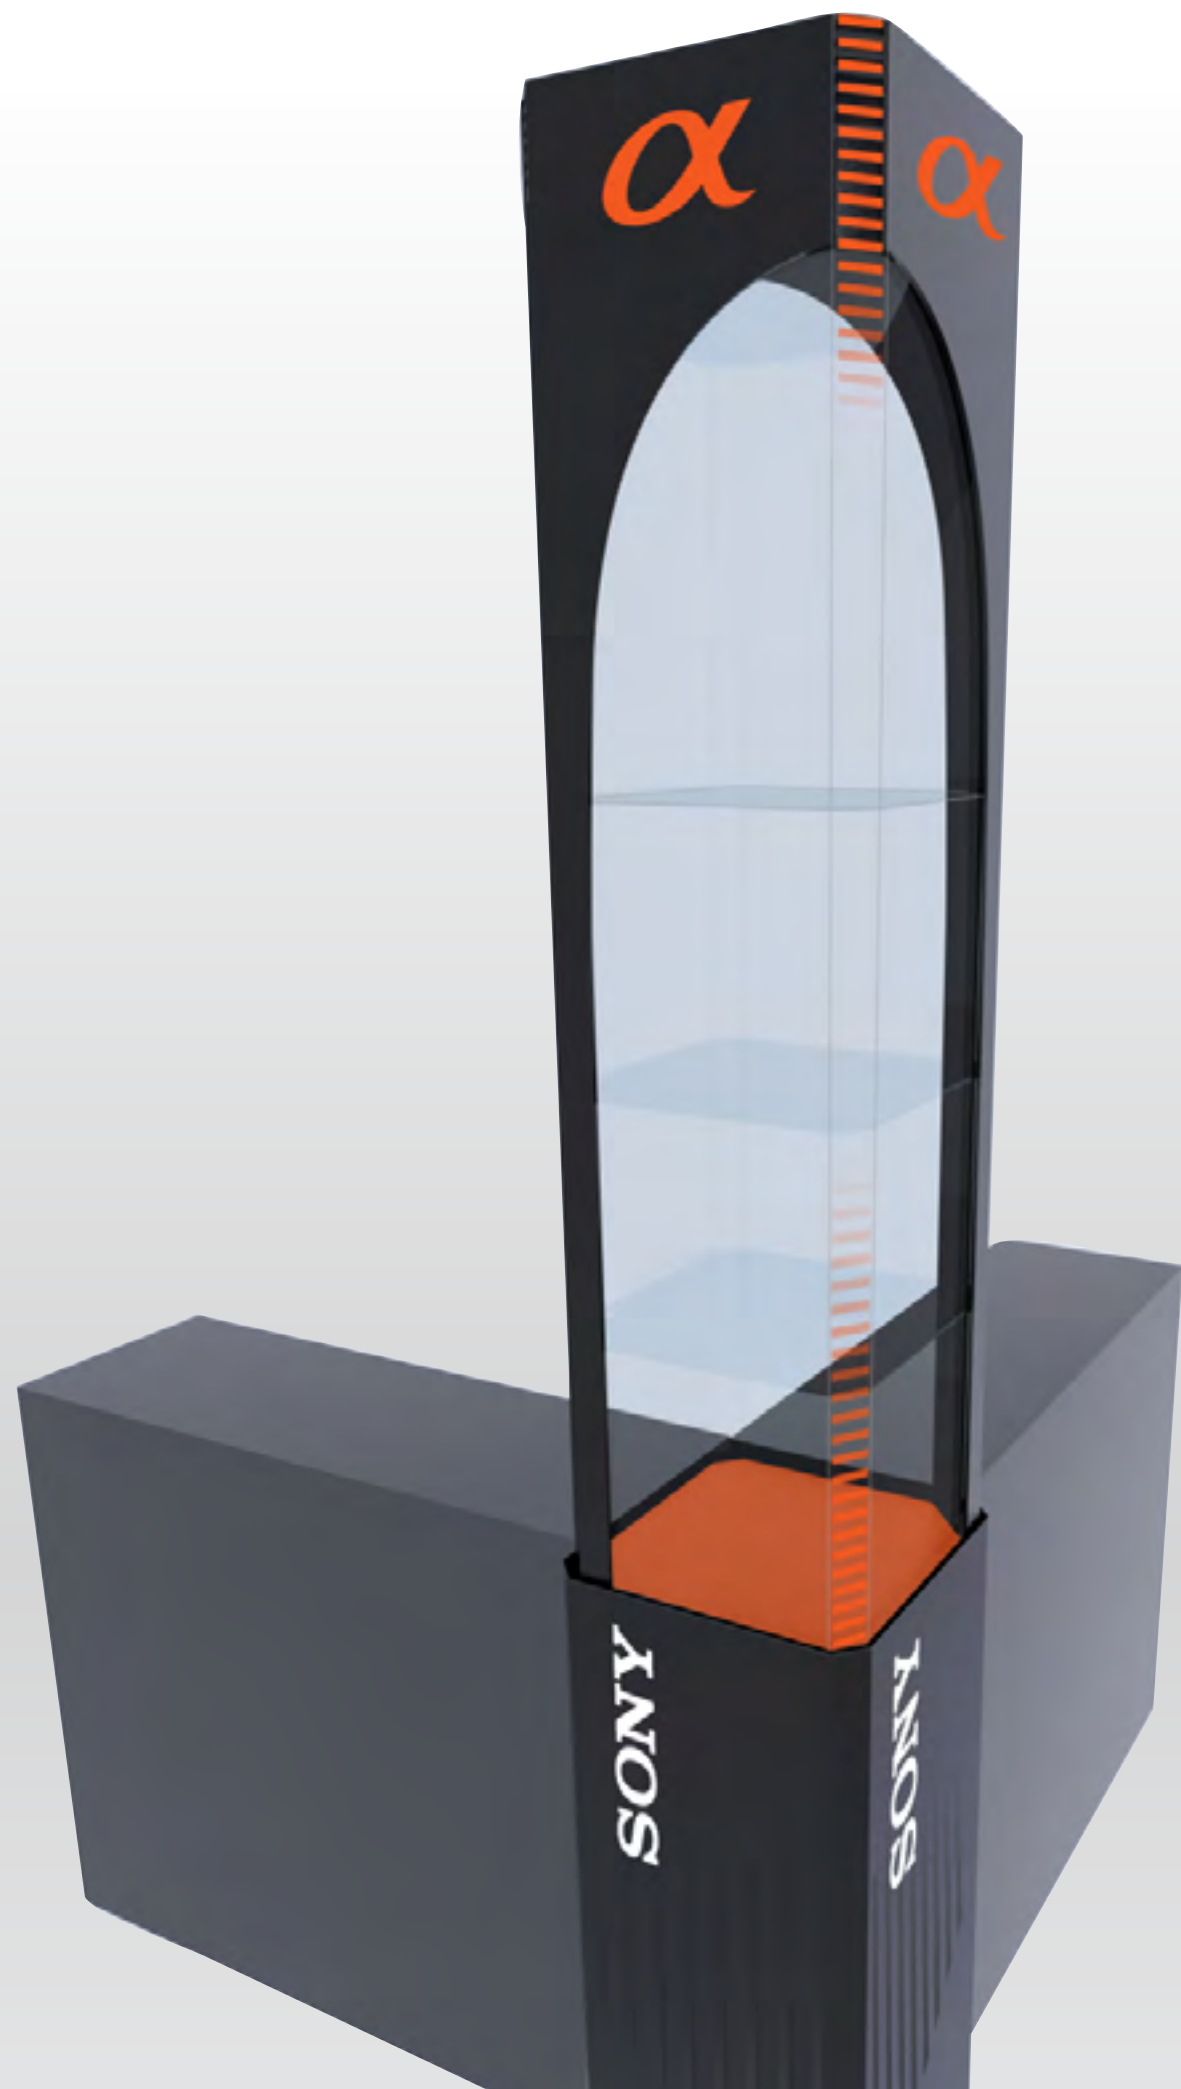

Sport 3D

Filme 3D

Jocuri 3D

instore design

• custom instore solutions •

instore design

MDF base with acrylic logos
Acrylic showcase with black add-on's
Levelled Alpha logo with the black backplate

• custom instore solutions •