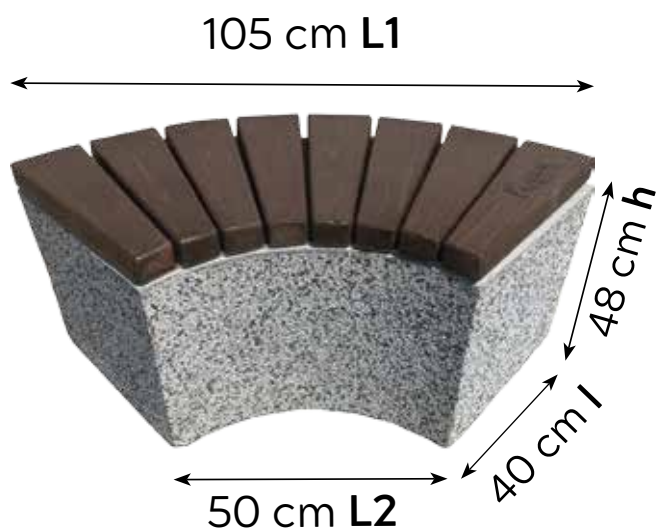

MODEL SYDNEY #006

Dimensiuni (L1 x L2 x l x h):
105 x 50 x 40 x 48 cm

Greutate: 160 Kg