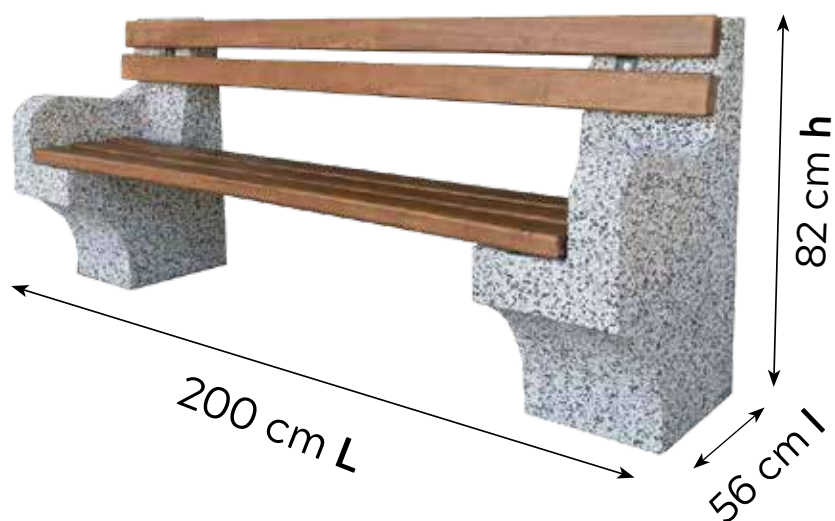

MODEL SINGAPORE #005

Dimensiuni (L x l x h):
200 cm x 56 cm x 82 cm

Greutate: 370 Kg

Culori Disponibile

Bej

Brun

Alb

Gri

Negru

Roșu

Bordo

Galben

Verde