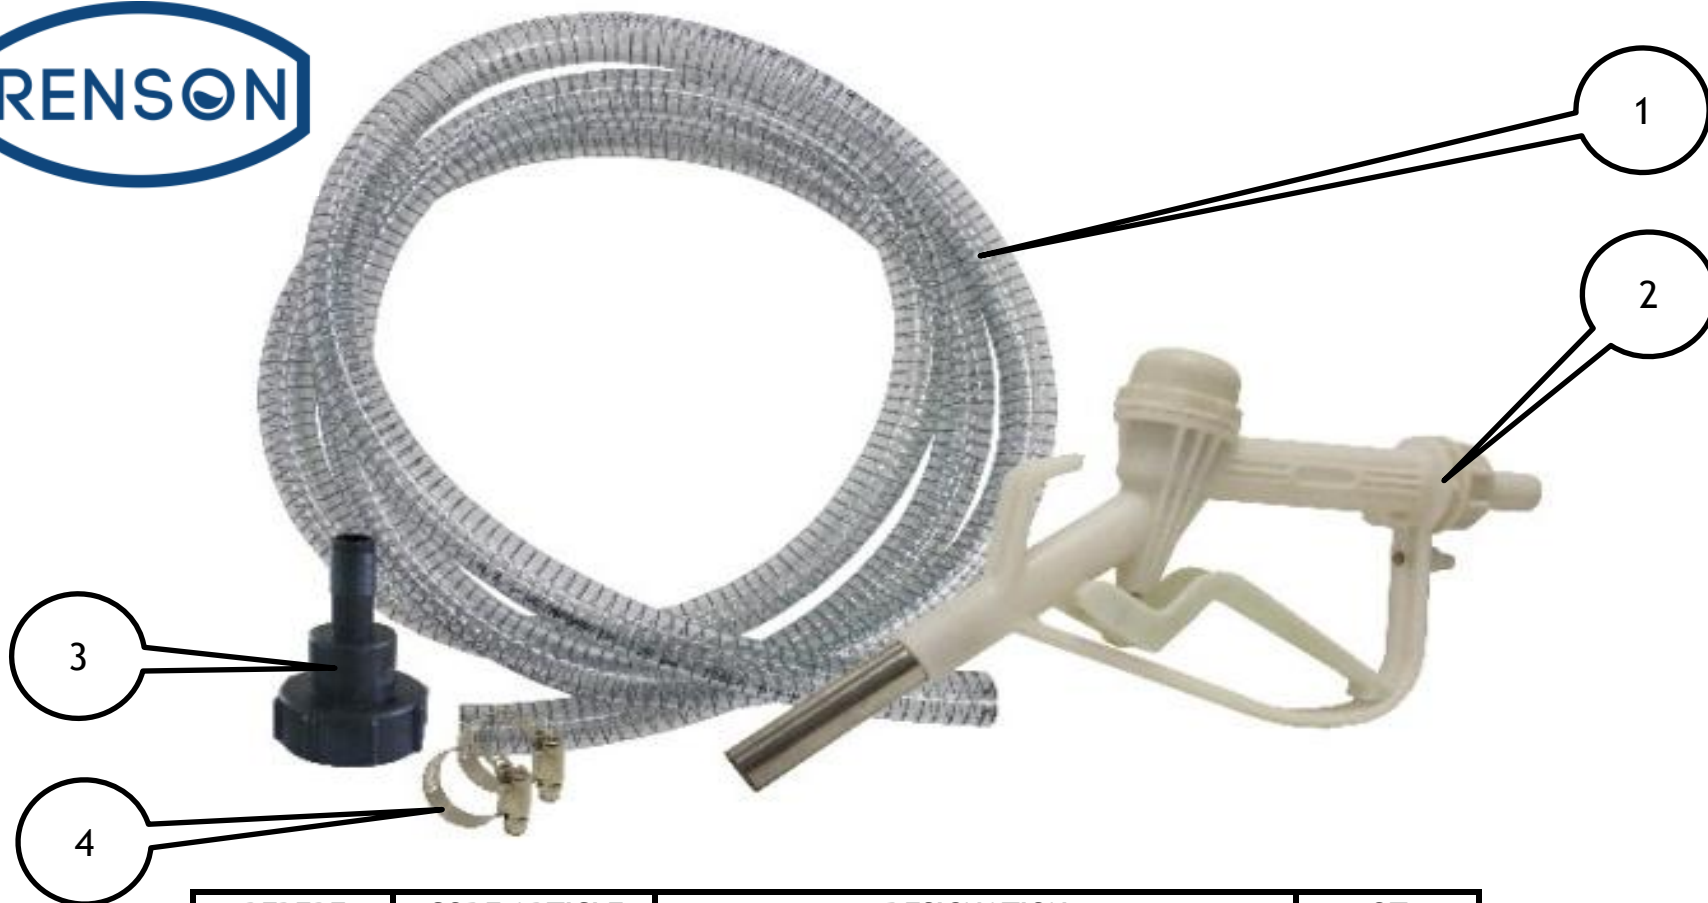

Réf : 973507 KIT GRAVITE POUR IBC ADBLUE

REPERE	CODE ARTICLE	DESIGNATION	QT
1	973504	METRE FLEX ADBLUE PVC ALFACIER	3
2	973520	PIST PLAST MAN ADBLUE BEC INOX	1
3	973533	RACCORD IBC 60X6 CANNELE DIA20	1
4	386059	COLLIER SERR INOX D 16-27	2