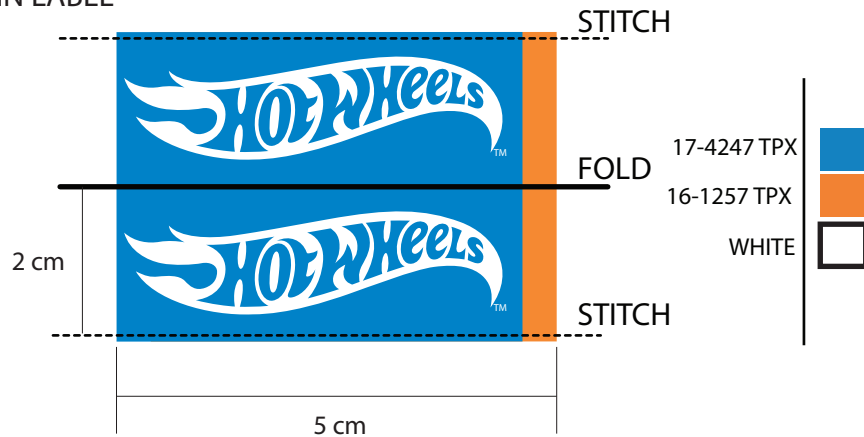

STITCHING DETAIL

COMBO 2

COMBO 1 - TRANSFER PRINT (SHIRT)

PACKAGING ESPECIFICATIONS:

HANG TAG

MAIN LABEL

PACKAGING REQUIREMENTS:

IS NECESSARY TO INCLUDE IN THIS ORDER:
HANGER + RING SIZE + POLYBAG

SIDE LABEL

						
					14 y for boy	14 y for girl
						

AZUR 297 U	BLUE 300 U	GREEN 347 U	OLIVE 384 U	LIGHT GREEN 381 U	YELLOW YELLOW U	ORANGEY 123 U	RED 172 U	PINK 176 U
6 months 67 cm	9 months 71 cm	12 months 74 cm	18 months 81 cm	2 years 86 cm	3 years 94 cm	4 years 102 cm	5 years 108 cm	
6 years 114 cm	7 years 120 cm	8 years 126 cm	9 years 132 cm	10 ans 138 cm	11 years 144 cm	12 years 150 cm	5 years 108 cm	14 years B-162 G-156 cm

SIZE CHART

Size chart and size display for Clothes and Jeans

size grain on hanger

ERUM

Supplier

MAINETTI

Supplier

ROYBIER

Supplier

size grain's color:

COLORS Pantone	STONEWARE 452 U	NAVY 287 U	AZUR 297 U	BLUE 300 U	GREEN 347 U	OLIVE 384 U	LIGHT GREEN 381 U	YELLOW YELLOW U	ORANGEY 123 U	RED 172 U	PINK 176 U	BROWN 470 U	GREY 431 U	PURPLE 514 U	MAROON 228 U
Baby	Birth 50 cm	3 months 60 cm	6 months 67 cm	9 months 71 cm	12 months 74 cm	18 months 81 cm	2 years 86 cm	3 years 94 cm	4 years 102 cm	5 years 108 cm					
	1 month 54 cm														
Child			6 years 114 cm	7 years 120 cm	8 years 126 cm	9 years 132 cm	10 ans 138 cm	11 years 144 cm	12 years 150 cm	5 years 108 cm	14 years B-162 G-156 cm		16 years B-174 G-162 cm		
Woman	Upper		36	38	40	42	44	46	48	50	52	54	56	58	60
	Lower		36	38	40	42	44	46	48	50	52	54	56	58	60
	Lower		34/36		38/40		42/44		46/48		50/52				
Man	Upper						S T.2		M T.3		L T.4		XL T.5		XXL T.6
	Lower			38	40	42	44	46	48	50	52	54	56	58	60