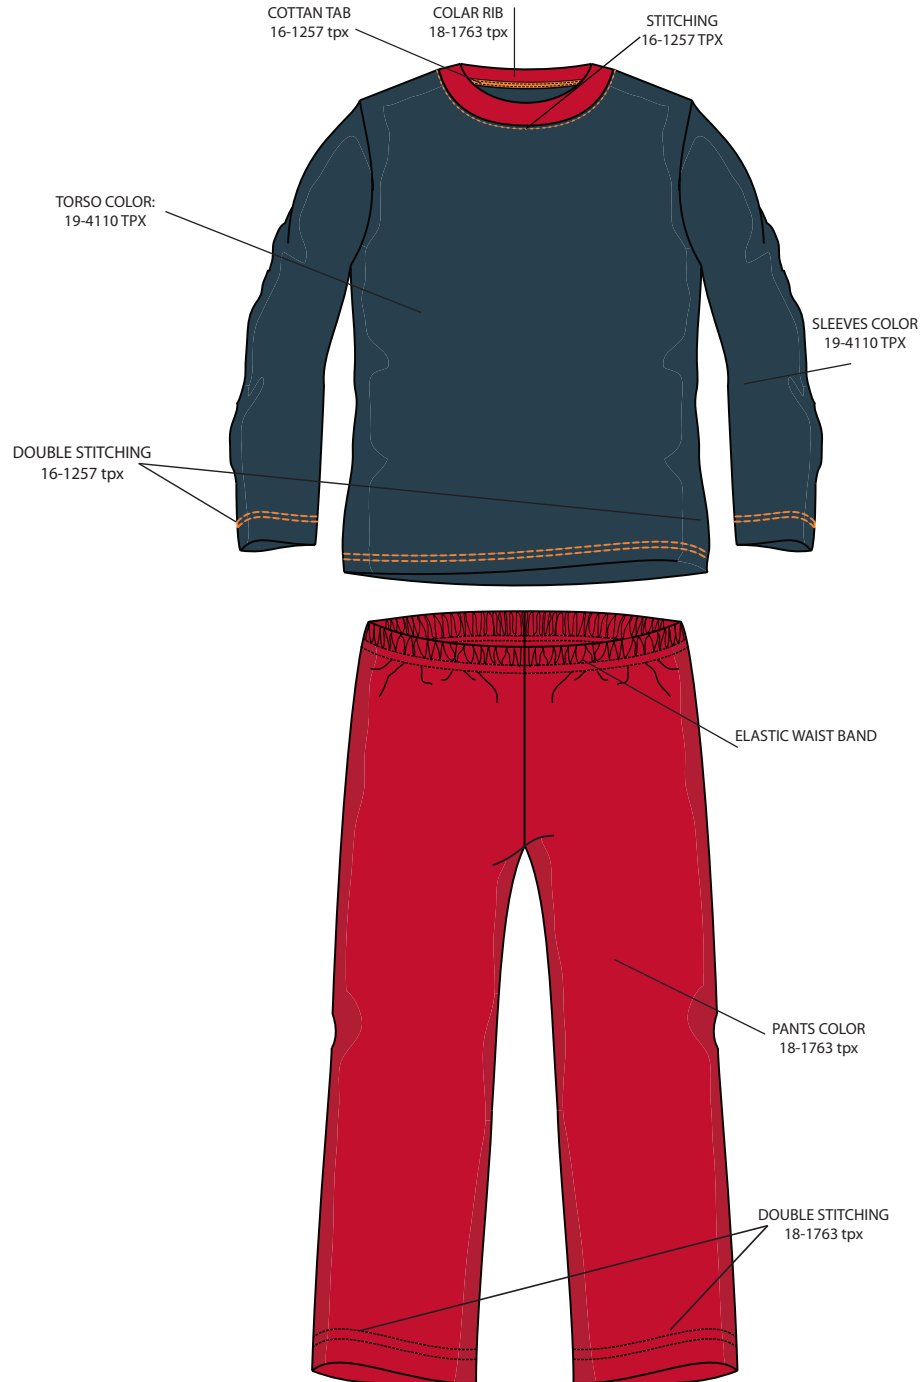

REF: I13F2015

COMBO 1

BASED ON SIZE: 6 YEARS

GRM: 180gr. W/ENZIME WASH

PAJAMA

ACCESSORIES

COMBO 1

COMBO 1