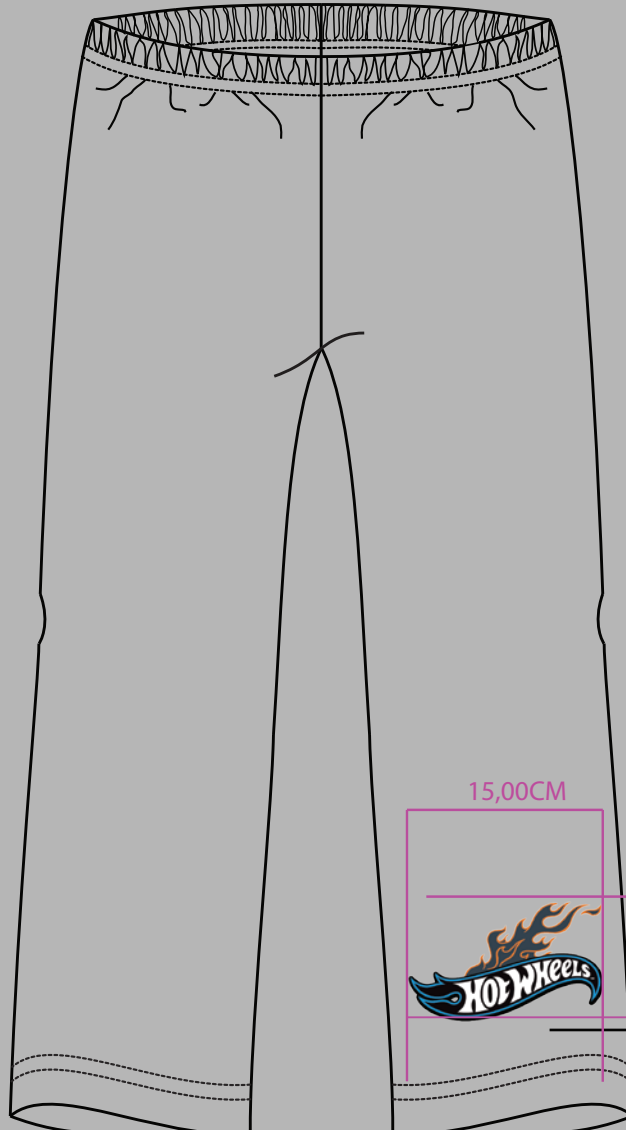

COMBO 2

THIS PRODUCT IS STILL UNDER APPROVAL AND IT CAN BE SUBJECT TO MODIFICATIONS

TRANSFER PRINT+RUBBER PRINT

RUBBER PRINT

NOTE: BACKGROUND COLOR IS FOR PRESENTATION ONLY AND IS NOT PART OF ARTWORK

TECHNIQUE: TRANSFER PRINT+RUBBER PRINT

SIZE: 36,00 CM * 34,85 CM (based on size 6)

PRINT SIZES (SHIRT):

2 YEARS TO 5 YEARS: 32,00 cm * 31,00 cm

6 YEARS TO 8 YEARS: 36,00 cm * 34,85 cm

NOTE: Background color is for presentation only and is not part of artwork

PRINT SIZES (PANTS):

2 YEARS TO 5 YEARS: 13,00 cm * 8,50 cm

6 YEARS TO 8 YEARS: 15,00 cm * 9,85 cm

- 19-4110 TPX 
- 17-4247 TPX 
- 16-1257 TPX 
- WHITE 
- BLACK 

PLEASE, FOLLOW EXACTLY THE DESIGN ARTWORK. THE TRANSFER PRINT WITH THE CHARACTERS MUST BE IN THE SAME PLACE SHOWN IN THE ARTWORK. ATTENTION TO THE COLLORS.

Supplier

size grain's color:

COLORS Pantone	STONEWARE 452 U	NAVY 287 U	AZUR 297 U	BLUE 300 U	GREEN 347 U	OLIVE 384 U	LIGHT GREEN 381 U	YELLOW YELLOW U	ORANGEY 123 U	RED 172 U	PINK 176 U	BROWN 470 U	GREY 431 U	PURPLE 514 U	MAROON 228 U
Baby	Birth 50 cm	3 months 60 cm	6 months 67 cm	9 months 71 cm	12 months 74 cm	18 months 81 cm	2 years 86 cm	3 years 94 cm	4 years 102 cm	5 years 108 cm					
	1 month 54 cm														
Child			6 years 114 cm	7 years 120 cm	8 years 126 cm	9 years 132 cm	10 ans 138 cm	11 years 144 cm	12 years 150 cm	5 years 108 cm	14 years B-162 G-156 cm		16 years B-174 G-162 cm		
Woman	Upper		36	38	40	42	44	46	48	50	52	54	56	58	60
	Lower		36	38	40	42	44	46	48	50	52	54	56	58	60
	Lower		34/36		38/40		42/44		46/48		50/52				
Man	Upper						S T.2		M T.3		L T.4		XL T.5		XXL T.6
	Lower			38	40	42	44	46	48	50	52	54	56	58	60