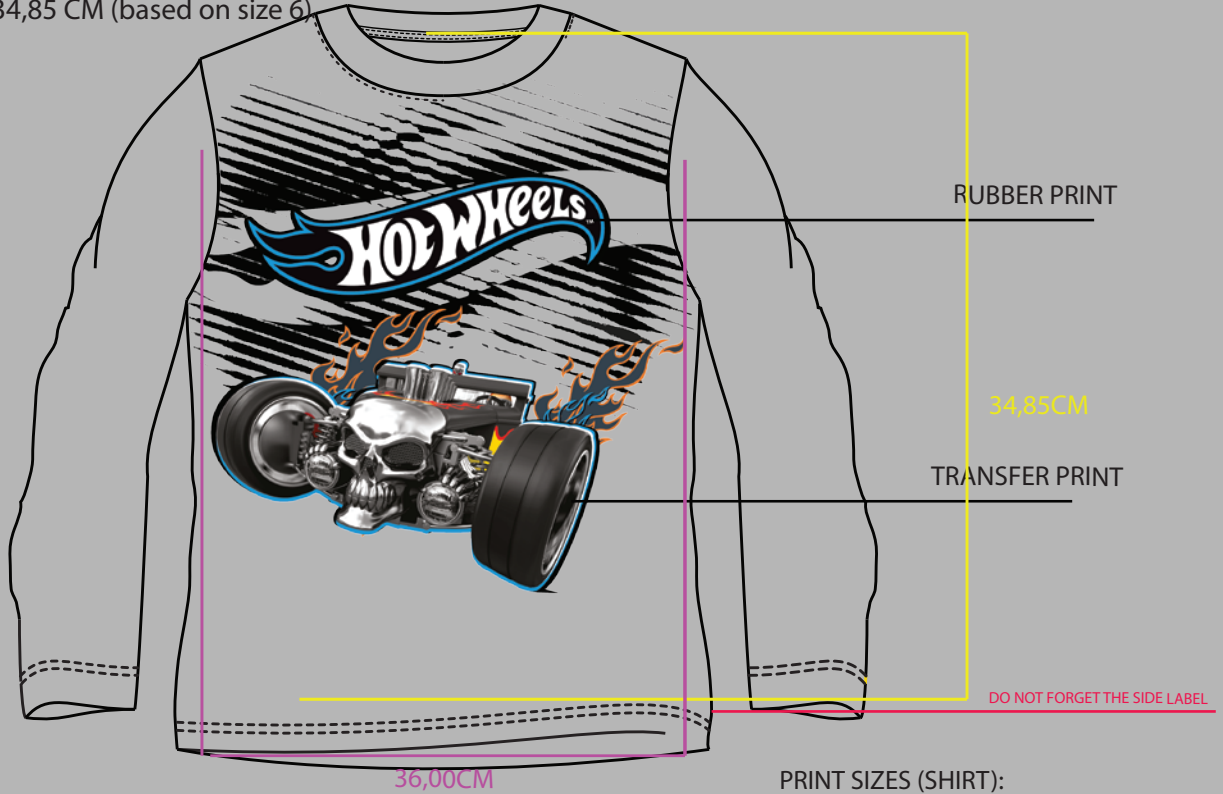

REF: I13F2015

PRODUCT NAME: PAJAMA

TECHNIQUE: RUBBER PRINT+ TRANSFER

MATERIAL: 100% COTTON

SIZES: 2 TO 8 YEARS

SEASON: WINTER 2013

DESIGN CONCEPT

COMBO 1

COMBO 2

THIS PRODUCT IS STILL UNDER APPROVAL AND IT CAN BE SUBJECT TO MODIFICATIONS

TRANSFER PRINT+RUBBER PRINT

RUBBER PRINT

NOTE: BACKGROUND COLOR IS FOR PRESENTATION ONLY AND IS NOT PART OF ARTWORK

TECHNIQUE: TRANSFER PRINT+RUBBER PRINT

SIZE: 36,00 CM * 34,85 CM (based on size 6)

PRINT SIZES (SHIRT):

2 YEARS TO 5 YEARS: 32,00 cm * 31,00 cm

6 YEARS TO 8 YEARS: 36,00 cm * 34,85 cm

NOTE: Background color is for presentation only and is not part of artwork

PRINT SIZES (PANTS):

2 YEARS TO 5 YEARS: 13,00 cm * 8,50 cm

6 YEARS TO 8 YEARS: 15,00 cm * 9,85 cm

- 19-4110 TPX 
- 17-4247 TPX 
- 16-1257 TPX 
- WHITE 
- BLACK 

PLEASE, FOLLOW EXACTLY THE DESIGN ARTWORK. THE TRANSFER PRINT WITH THE CHARACTERS MUST BE IN THE SAME PLACE SHOWN IN THE ARTWORK. ATTENTION TO THE COLLORS.