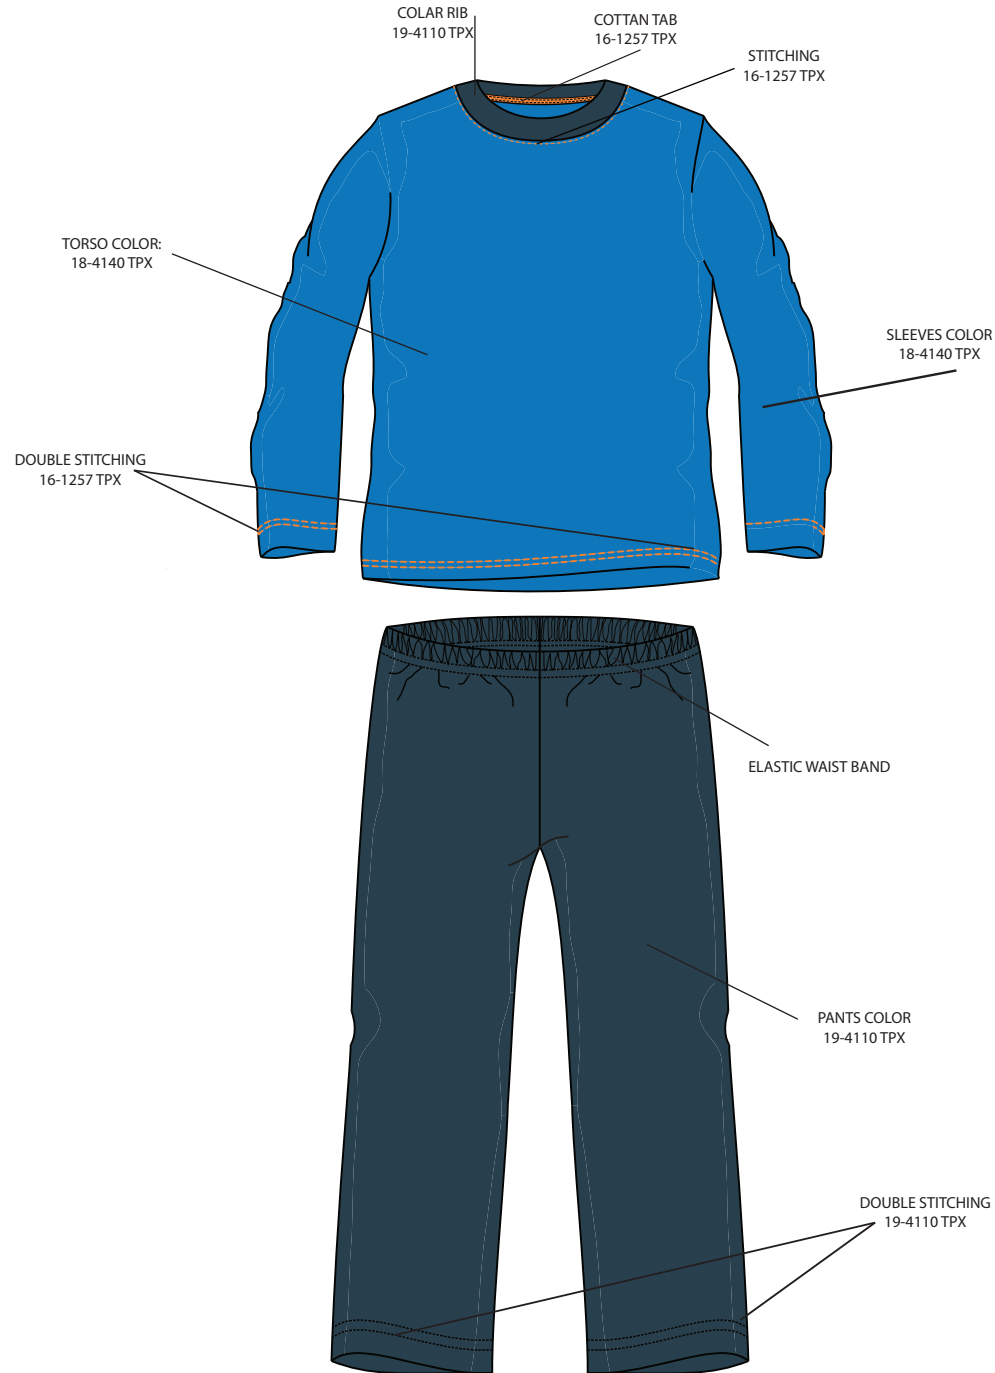

GRM: 180gr. W/ENZIME WASH

PAJAMA

ACCESSORIES

COMBO 2

ELASTIC WAIST BAND

DOUBLE STITCHING PANTS

COLAR RIB WITH COTTAN TAB

DOUBLE STITCHING

STITCHING DETAIL

COMBO 2

COMBO 1 - TRANSFER PRINT (SHIRT)

PACKAGING ESPECIFICATIONS:

HANG TAG

MAIN LABEL

PACKAGING REQUIREMENTS:

IS NECESSARY TO INCLUDE IN THIS ORDER:
HANGER + RING SIZE + POLYBAG

SIDE LABEL

						
					14 y for boy	14 y for girl
						

AZUR 297 U	BLUE 300 U	GREEN 347 U	OLIVE 384 U	LIGHT GREEN 381 U	YELLOW YELLOW U	ORANGEY 123 U	RED 172 U	PINK 176 U
6 months 67 cm	9 months 71 cm	12 months 74 cm	18 months 81 cm	2 years 86 cm	3 years 94 cm	4 years 102 cm	5 years 108 cm	
6 years 114 cm	7 years 120 cm	8 years 126 cm	9 years 132 cm	10 ans 138 cm	11 years 144 cm	12 years 150 cm	5 years 108 cm	14 years B-162 G-156 cm

Supplier

size grain's color:

COLORS Pantone	STONEWARE 452 U	NAVY 287 U	AZUR 297 U	BLUE 300 U	GREEN 347 U	OLIVE 384 U	LIGHT GREEN 381 U	YELLOW YELLOW U	ORANGEY 123 U	RED 172 U	PINK 176 U	BROWN 470 U	GREY 431 U	PURPLE 514 U	MAROON 228 U
Baby	Birth 50 cm	3 months 60 cm	6 months 67 cm	9 months 71 cm	12 months 74 cm	18 months 81 cm	2 years 86 cm	3 years 94 cm	4 years 102 cm	5 years 108 cm					
	1 month 54 cm														
Child			6 years 114 cm	7 years 120 cm	8 years 126 cm	9 years 132 cm	10 ans 138 cm	11 years 144 cm	12 years 150 cm	5 years 108 cm	14 years B-162 G-156 cm		16 years B-174 G-162 cm		
Woman	Upper		36	38	40	42	44	46	48	50	52	54	56	58	60
	Lower		36	38	40	42	44	46	48	50	52	54	56	58	60
	Lower		34/36		38/40		42/44		46/48		50/52				
Man	Upper						S T.2		M T.3		L T.4		XL T.5		XXL T.6
	Lower			38	40	42	44	46	48	50	52	54	56	58	60